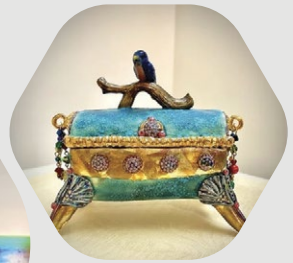

Continued on page 74.

**Scarab Creative Arts** is a multifaceted arts center in the arts district of Fresno, California featuring:

- **Gallery**  
*exhibitions changing monthly*
- **Arts Education**  
*-serving youth and adults*
- **Art Studio**  
*shared space with 30+ artists*
- **Gift Shop**  
*functional & decorative art made by our studio artists*