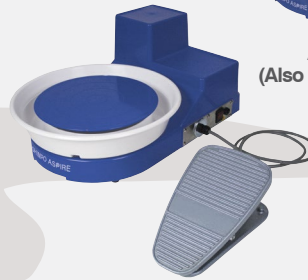

### NIDEC-SHIMPO Pottery Wheels

In NIDEC-SHIMPO's family of potters wheels, from the SHIMPO ASPIRE and the SHIMPO VL-LITE, to the SHIMPO RK and SHIMPO VL-WHISPER series, there is a wheel for you.

SHIMPO VL-WHISPER

SHIMPO RK-WHISPER

SHIMPO VL-LITE

ASPIRE TABLETOP  
(Also available with a foot pedal)