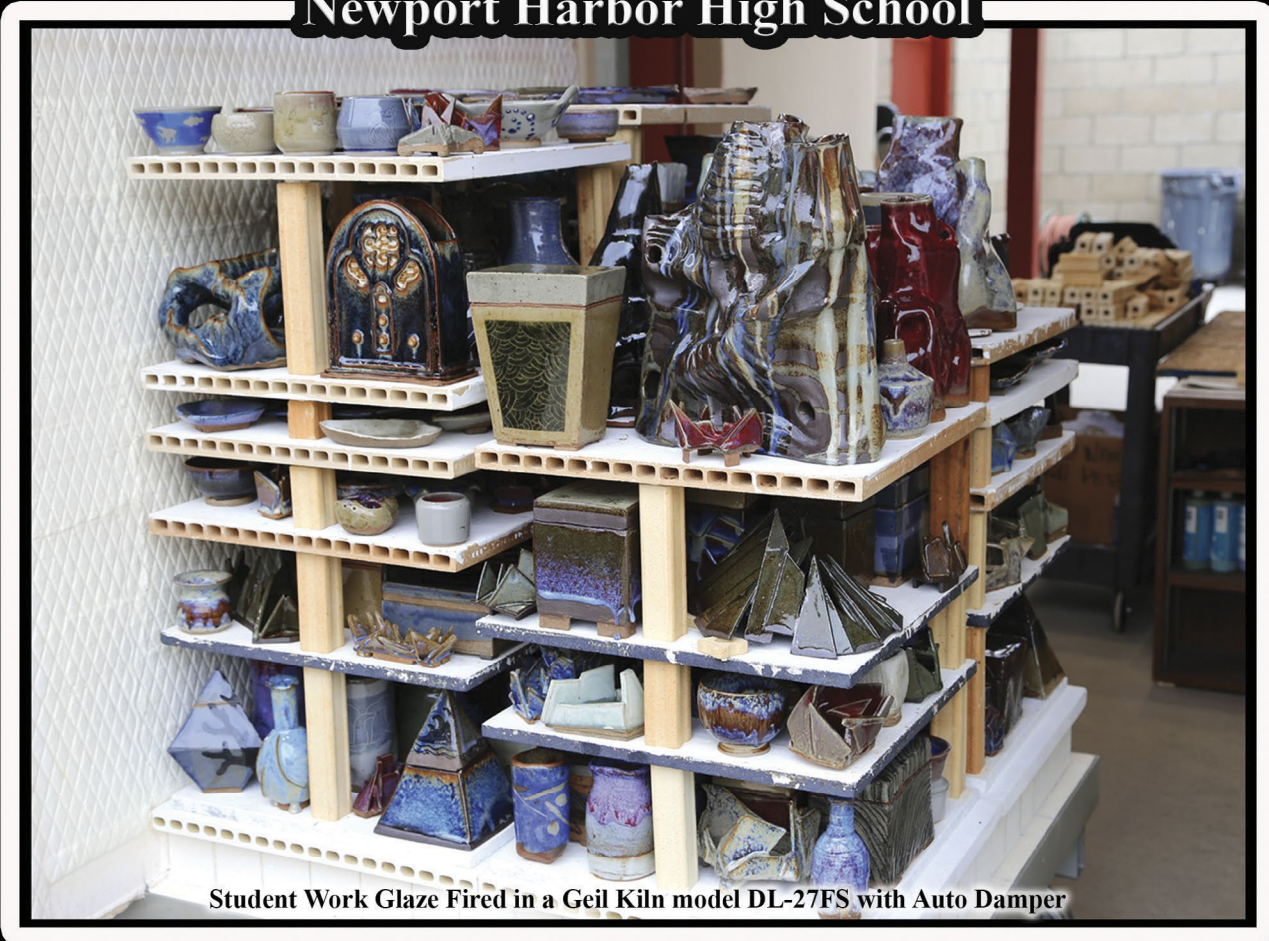

GEIL KILNS

Newport Harbor High School

Student Work Glaze Fired in a Geil Kiln model DL-27FS with Auto Damper

"We have 2 high-fire Geil Shuttle Kilns because there is nothing better than reduction firing in a downdraft auto damper Geil Kiln."