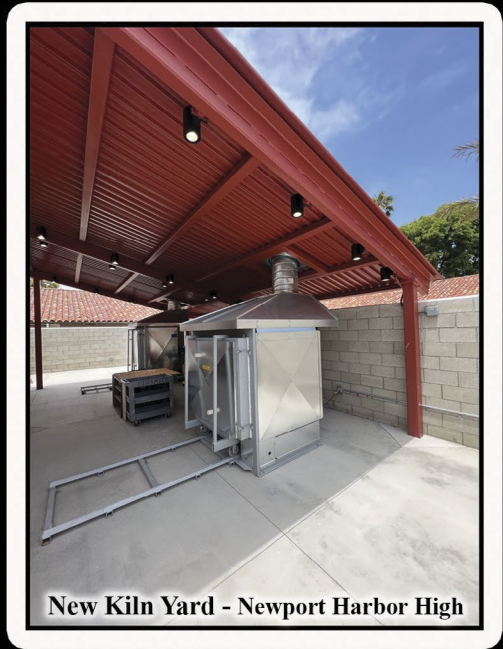

New Kiln Yard - Newport Harbor High

Call today for more information & to order the best kiln you'll ever own.

1-800-887-4345 / www.kilns.com / geil@kilns.com