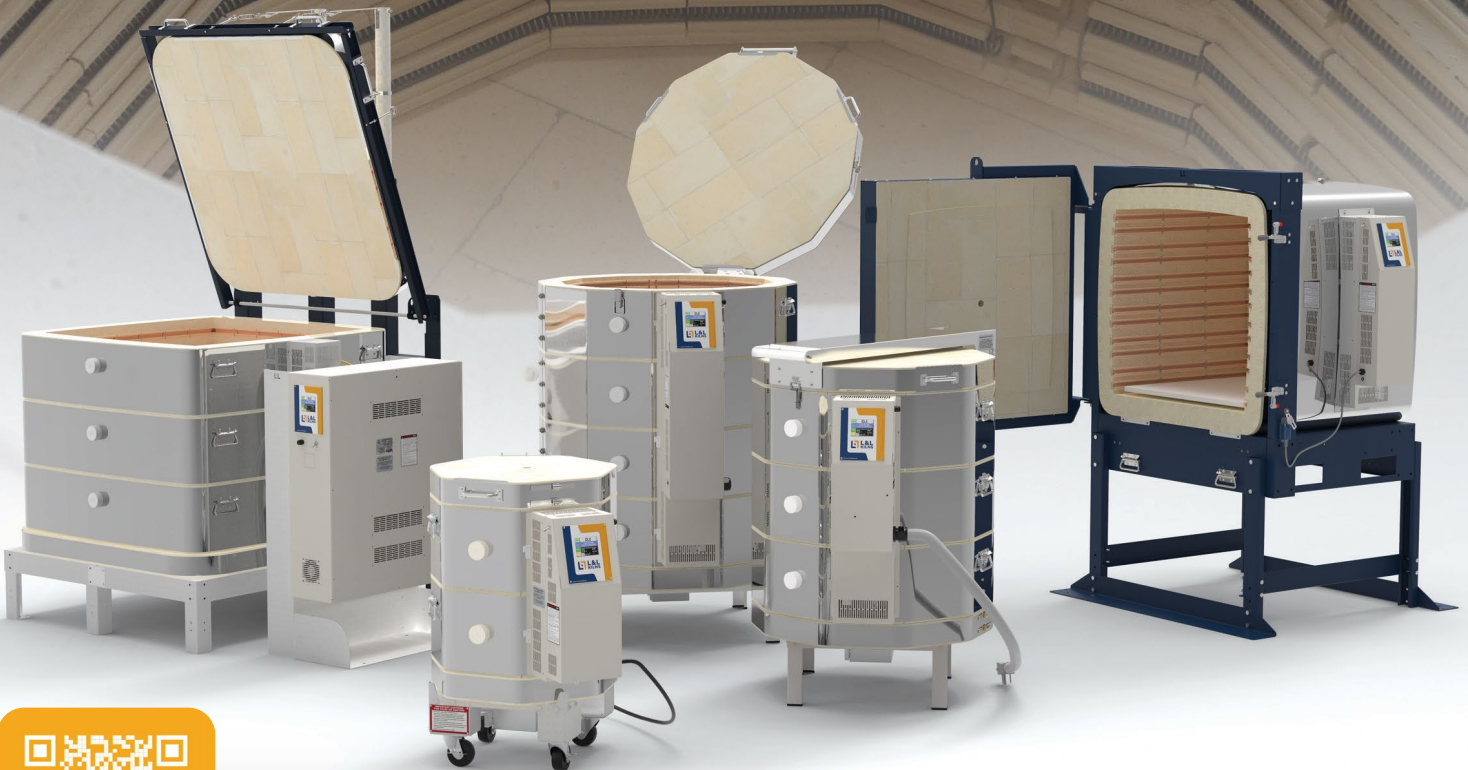

Genesis Touch-Screen Controls

Monitor From Your Phone

Hard Channels

Protect Your Brick

Automatic Zone Control

Fires Evenly

CHOOSE YOUR KILN
hotkilns.com/choose-your-kiln

Manufactured in Swedesboro, NJ
800-750-8350 • info@hotkilns.com