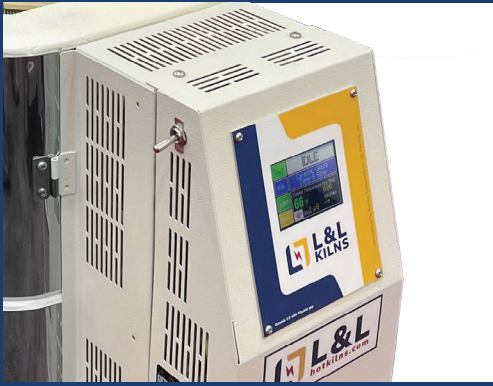

Genesis Touch-Screen Controls

Monitor From Your Phone

Hard Channels

Protect Your Brick

Automatic Zone Control

Fires Evenly

CHOOSE YOUR KILN
hotkilns.com/choose-your-kiln

Manufactured in Swedesboro, NJ
800-750-8350 • info@hotkilns.com