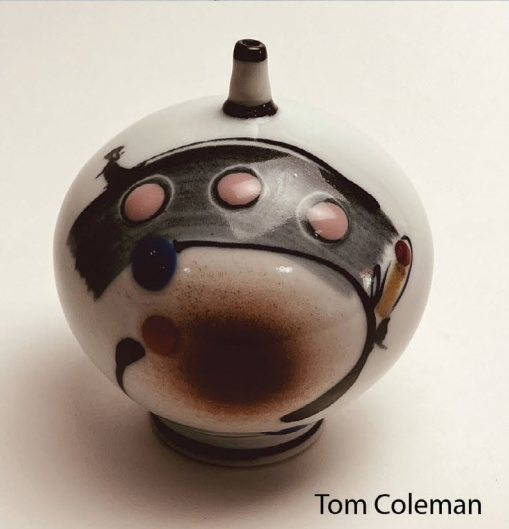

Ben Eberle

Elaine Coleman

Tom Coleman

Jennifer McCurdy

PLINTH GALLERY

A pristine venue exhibiting a carefully curated collection of contemporary ceramic art.

Gallery Hours:
Thursday, Friday
and Saturday 12pm-5pm
and by appointment