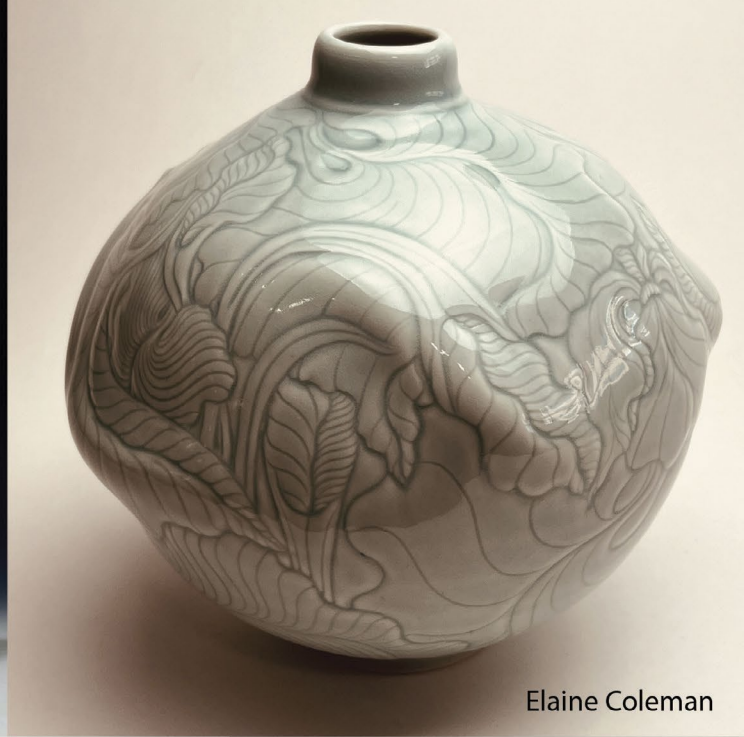

Ben Eberle

Elaine Coleman

Tom Coleman

Jennifer McCurdy

PLINTH GALLERY

A pristine venue exhibiting a carefully curated collection of contemporary ceramic art.

Gallery Hours:
Thursday, Friday
and Saturday 12pm-5pm
and by appointment