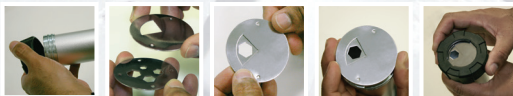

## HAND EXTRUDER

SHIMPO'S HAND-HELD EXTRUDER comes with 5 pre-cut dies and one solid die to cut your own extruder shape.

## HOLLOW DIE EXTRUDER SET

SHIMPO'S HOLLOW DIE EXTRUDER set comes with 8 dies as well as the barrel to hold the dies in place.

## 4 IN 1 EXTRUDER DIE SET

The 4 IN 1 EXTRUDER DIE SET comes with 9 dies and 1 block out die. Use the block out die to cover three of the four size options on each 4 IN 1 die. Simply place the desired 4 in 1 die with the block out die over it, then insert the two dies into our hand-held extruder and begin extruding.