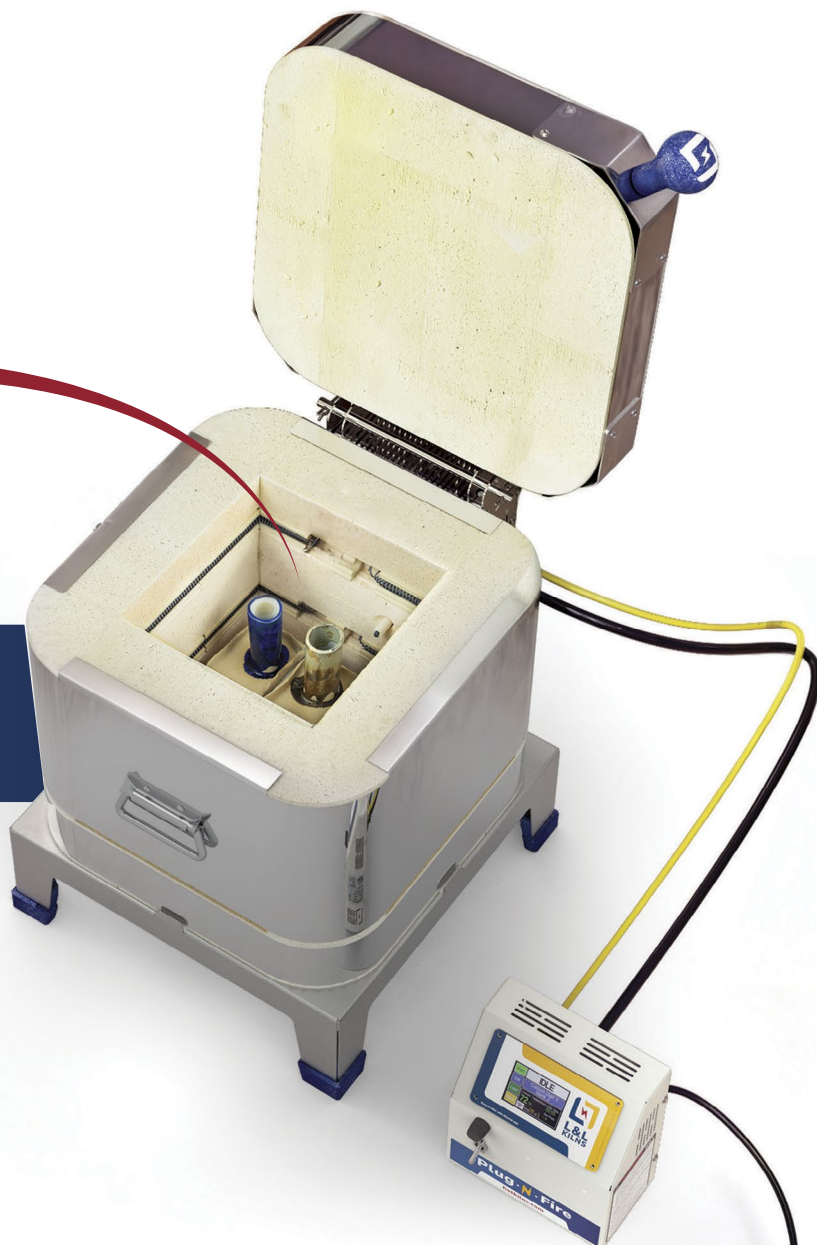

Plug-n-Fire Kiln

VISIT FOR DETAILS

[HOTKILNS.COM](http://HOTKILNS.COM/KILNS/PLUG-N-FIRE)
[/KILNS/PLUG-N-FIRE](http://HOTKILNS.COM/KILNS/PLUG-N-FIRE)

PLUG IT IN ANYWHERE!

**GREAT STARTER KILN
OR TEST KILN FOR
PRODUCTION POTTERS.**

**WORKS ON STANDARD
HOUSEHOLD OUTLET**
15 amp - 120 volt

 **TRUST YOUR KILN**