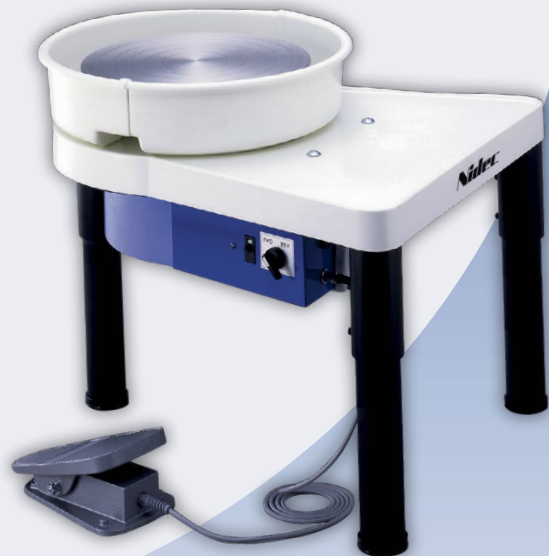

Gift Certificate Promotion

Purchase one of the following **SHIMPO** wheels and receive a gift certificate from the participating store of purchase. Offer valid November 1 through December 31, 2025.

\$25 = Shimpo ASPIRE
(Hand Lever or Foot Pedal Control)

\$30 = Shimpo VL-LITE

\$40 = Shimpo RK-WHISPER

\$40 = Shimpo VL-WHISPER

SHIMPO

NIDEC-SHIMPO products are distributed by DAIDO (USA) CO., LTD