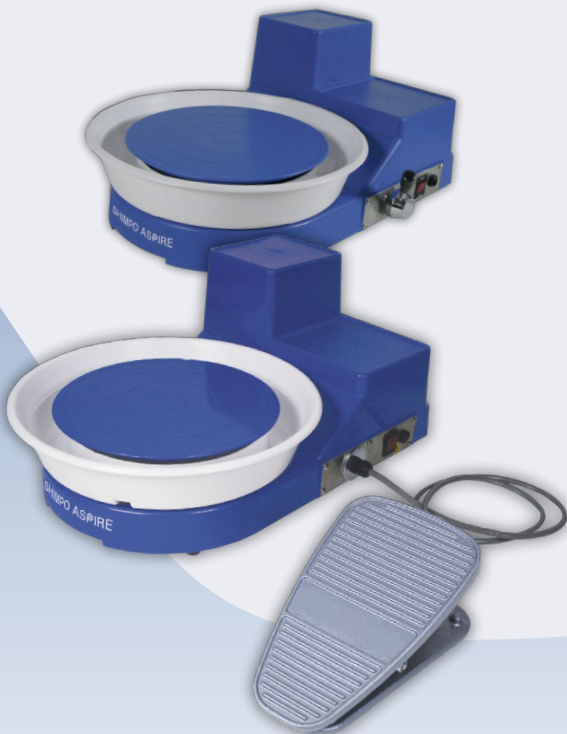

Gift Certificate Promotion

Purchase one of the following **SHIMPO** wheels and receive a gift certificate from the participating store of purchase. Offer valid November 1 through December 31, 2025.

\$25 = Shimpo ASPIRE
(Hand Lever or Foot Pedal Control)

\$30 = Shimpo VL-LITE

\$40 = Shimpo RK-WHISPER

\$40 = Shimpo VL-WHISPER

SHIMPO

NIDEC-SHIMPO products are distributed by DAIDO (USA) CO., LTD