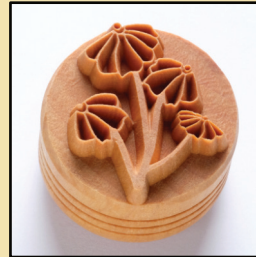

MKM POTTERY Tools

New! MKM Tools

RL-040 (6cm)

Sc1-135 (4cm)

RL-043 (6cm)

CT-032 (4cm)

E: orders@mkmpotterytools.com Order MKM Products Online at

P: (920) 903-8918