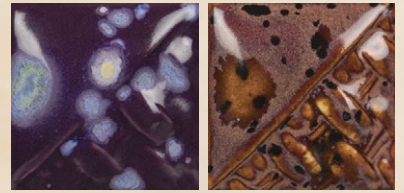

NEW

STONEWARE

Available in 4 oz. sample kit, liquid pint, and 10 lbs. dry from your favorite Mayco distributor.

SW-190
Passion Flower

SW-191
Peppered Plum

SW-192
Amaryllis

SW-193
Ivy

SW-194
Nimbus

SW-195
Riptide

SW-196
Sand Dollar

SW-197
Fossil Rock

SW-198
Rose Quartz

SW-511
Pink Gloss

SW-512
Coral Gloss

SW-513
Brown Gloss

SW-193 Ivy, SW-194 Nimbus, SW-198 Rose Quartz
Samples and chips fired to Cone 6