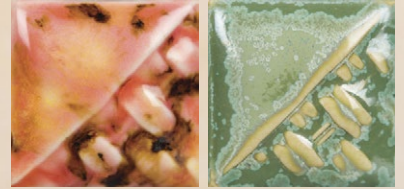

NEW

STONEWARE

Available in 4 oz. sample kit, liquid pint, and 10 lbs. dry from your favorite Mayco distributor.

SW-190
Passion Flower

SW-191
Peppered Plum

SW-192
Amaryllis

SW-193
Ivy

SW-194
Nimbus

SW-195
Riptide

SW-196
Sand Dollar

SW-197
Fossil Rock

SW-198
Rose Quartz

SW-511
Pink Gloss

SW-512
Coral Gloss

SW-513
Brown Gloss

SW-193 Ivy, SW-194 Nimbus, SW-198 Rose Quartz
Samples and chips fired to Cone 6