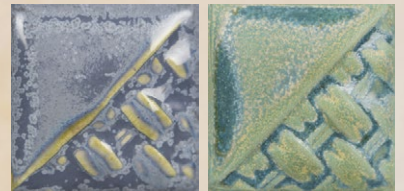

NEW

STONEWARE

Available in 4 oz. sample kit, liquid pint, and 10 lbs. dry from your favorite Mayco distributor.

SW-190
Passion Flower

SW-191
Peppered Plum

SW-192
Amaryllis

SW-193
Ivy

SW-194
Nimbus

SW-195
Riptide

SW-196
Sand Dollar

SW-197
Fossil Rock

SW-198
Rose Quartz

SW-511
Pink Gloss

SW-512
Coral Gloss

SW-513
Brown Gloss

SW-193 Ivy, SW-194 Nimbus, SW-198 Rose Quartz
Samples and chips fired to Cone 6