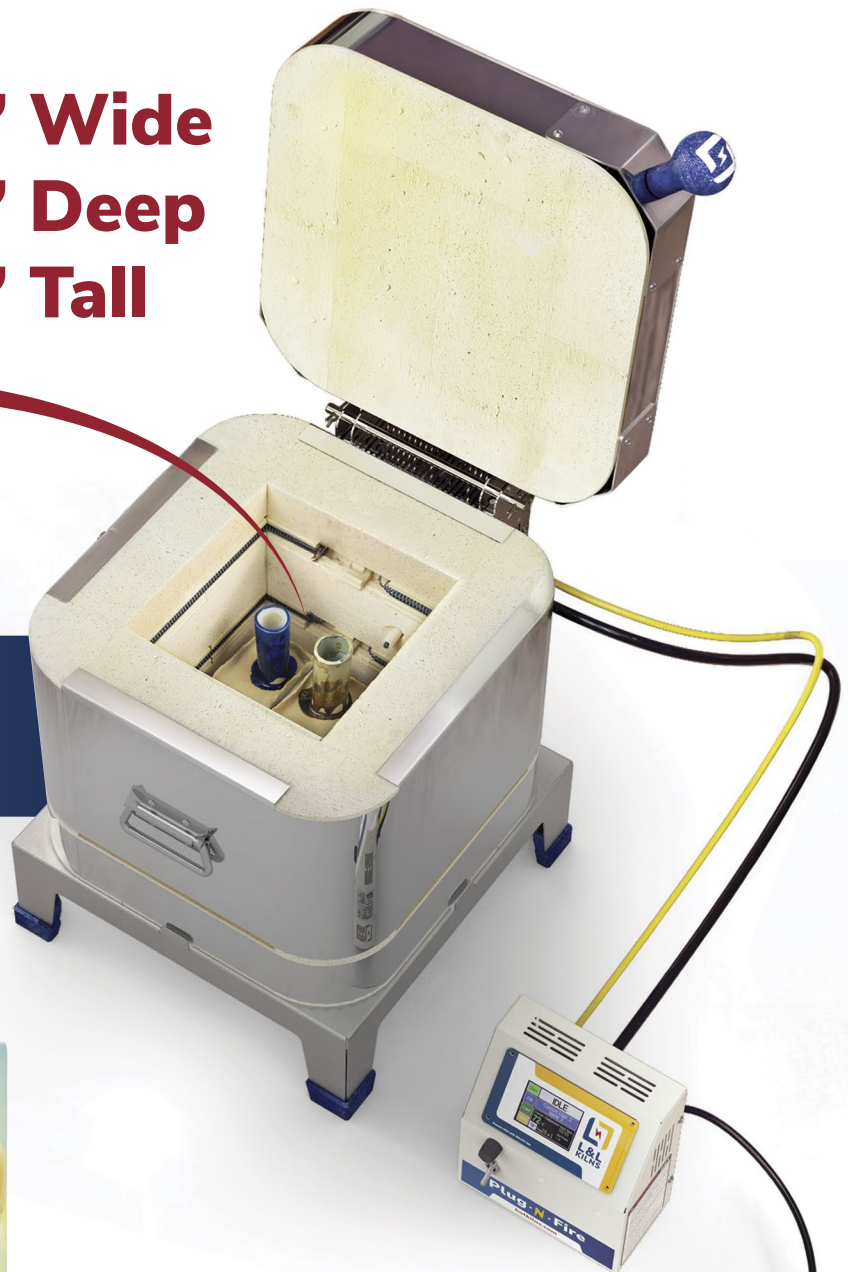

# Plug-n-Fire Kiln

VISIT FOR DETAILS

[HOTKILNS.COM](http://HOTKILNS.COM/KILNS/PLUG-N-FIRE)  
/KILNS/PLUG-N-FIRE

**8" Wide**  
**8" Deep**  
**9" Tall**

**GREAT CONE 10 STARTER  
KILN OR TEST KILN FOR  
PRODUCTION POTTERS.**

**Ships by  
UPS**

**PLUG IT IN  
ANYWHERE!**

**Runs on most dedicated  
15-Amp home circuits  
(uses just 12.5 Amps)**