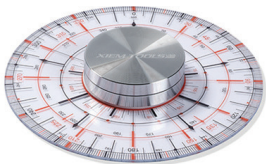

XIEM TOOLS usa

MARKING DOT

DECORATING DISK &
TRIMMING WHEEL IN ONE

**USER GUIDE
IS INCLUDED**

AVAILABLE IN THREE SIZES
L (5" D), **M** (3.5" D), **S** (2.5" D)

XIEMTOOLSUSA.COM