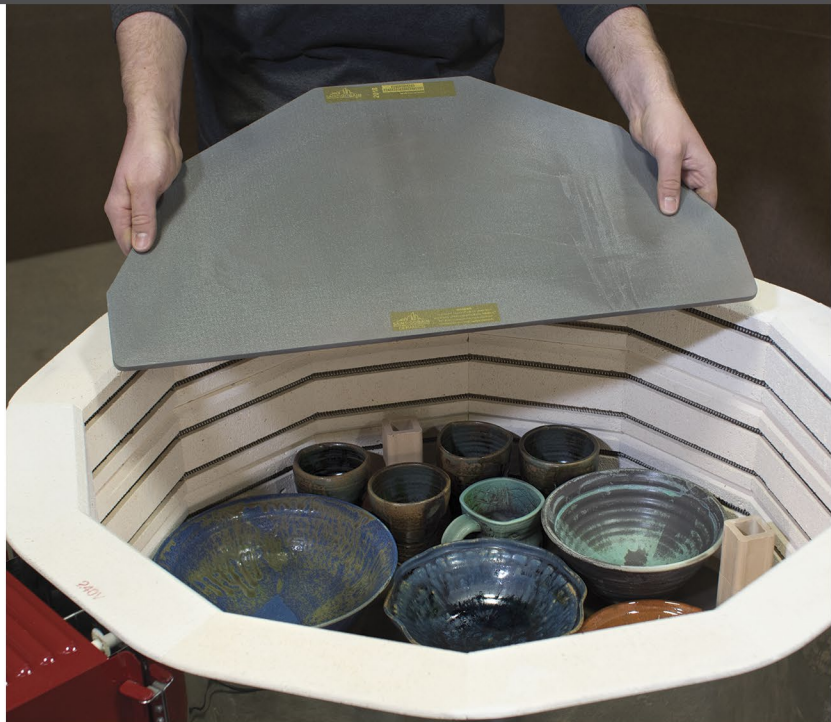

ADVANCER[®]

KILN SHELVES

**SIZED FOR ANY
ELECTRIC KILN**

Often Imitated, Never Equaled

- Nitride-bonded, LO-MASS[®] kiln furniture
- 25+ years of proven performance
- Lightweight, thin and ultra strong
- Glaze resistant, <1% surface porosity
- Made flat to stay flat