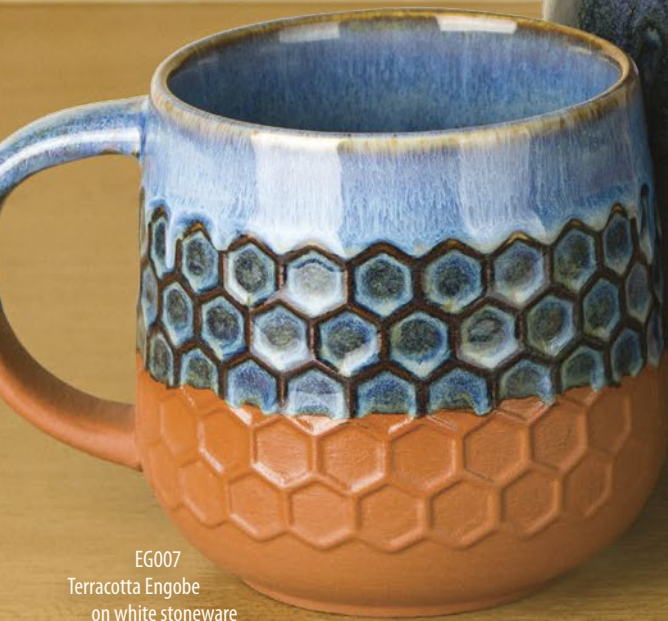

TRANSFORM YOUR CLAY WITH STONEWARE ENGOBES!

Available
in 7 colors,
including
Sparkle Black!

Fires
from Cone
5-10!

EG007
Terracotta Engobe
on white stoneware

EG005 Black Engobe
on white stoneware

EG004
Dark Brown Engobe
on white stoneware

- * No messy cleanup
- * Will NOT stick to kiln shelves
- * Compatible with different clay bodies
- * Great for glaze reactions & design techniques
- * Eliminates glaze issues typical of darker clay
- * Apply to wet clay, greenware or bisque