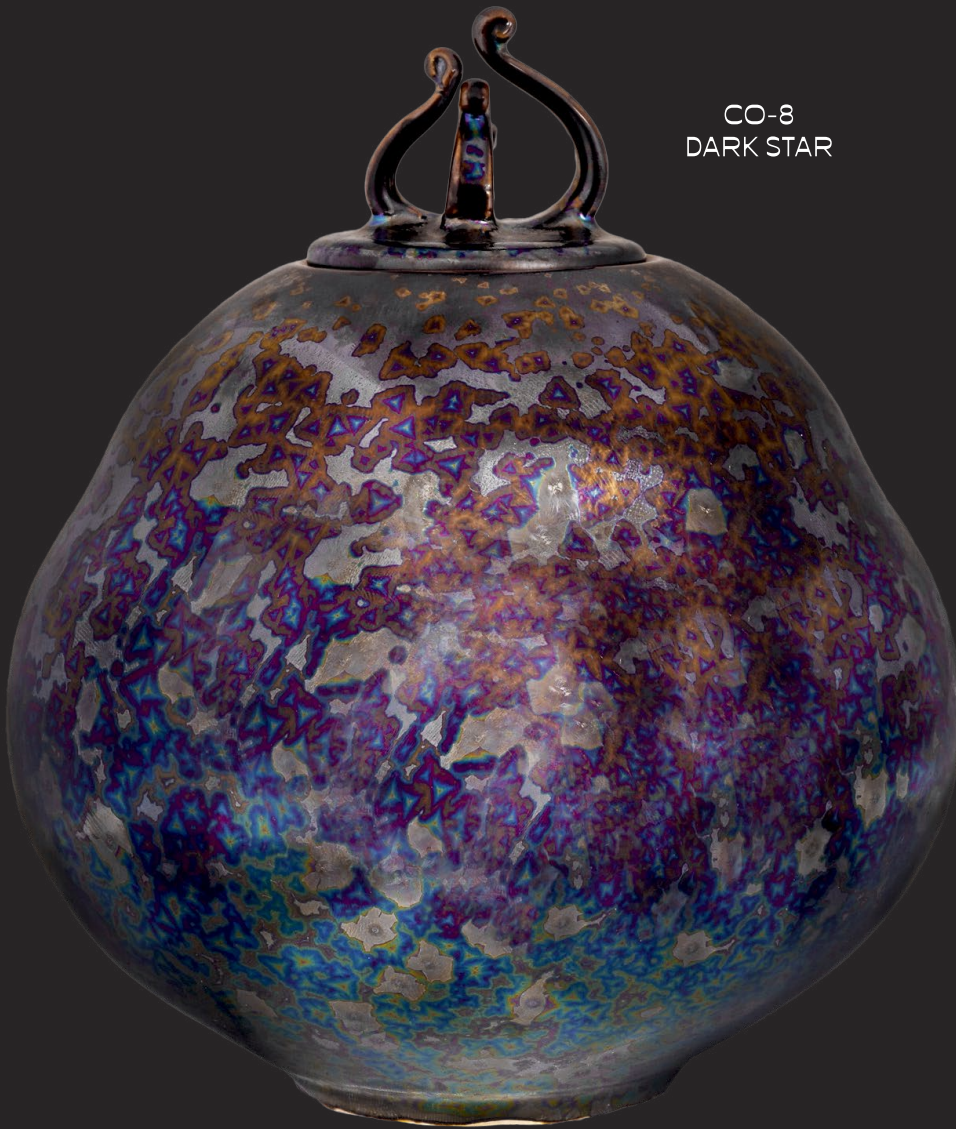

COSMOS

GLAZES THAT ARE OUT OF THIS WORLD

THE NEWEST
GLAZES FROM

CO-7
SOLAR FLARE

CO-14
SOLAR RAINBOW

CO-8
DARK STAR

CO-13
MARS CRYSTAL

CO-6
SUPERNOVA

* **CRYSTALLINE
GLAZE EFFECTS,
NO HOLD
NECESSARY**

**AVAILABLE NOW AT A
DISTRIBUTOR NEAR YOU**