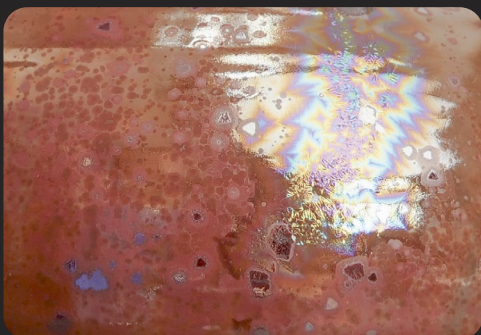

COSMOS

GLAZES THAT ARE OUT OF THIS WORLD

THE NEWEST
GLAZES FROM

CO-7
SOLAR FLARE

CO-14
SOLAR RAINBOW

CO-8
DARK STAR

CO-13
MARS CRYSTAL

CO-6
SUPERNOVA

* **CRYSTALLINE
GLAZE EFFECTS,
NO HOLD
NECESSARY**

**AVAILABLE NOW AT A
DISTRIBUTOR NEAR YOU**