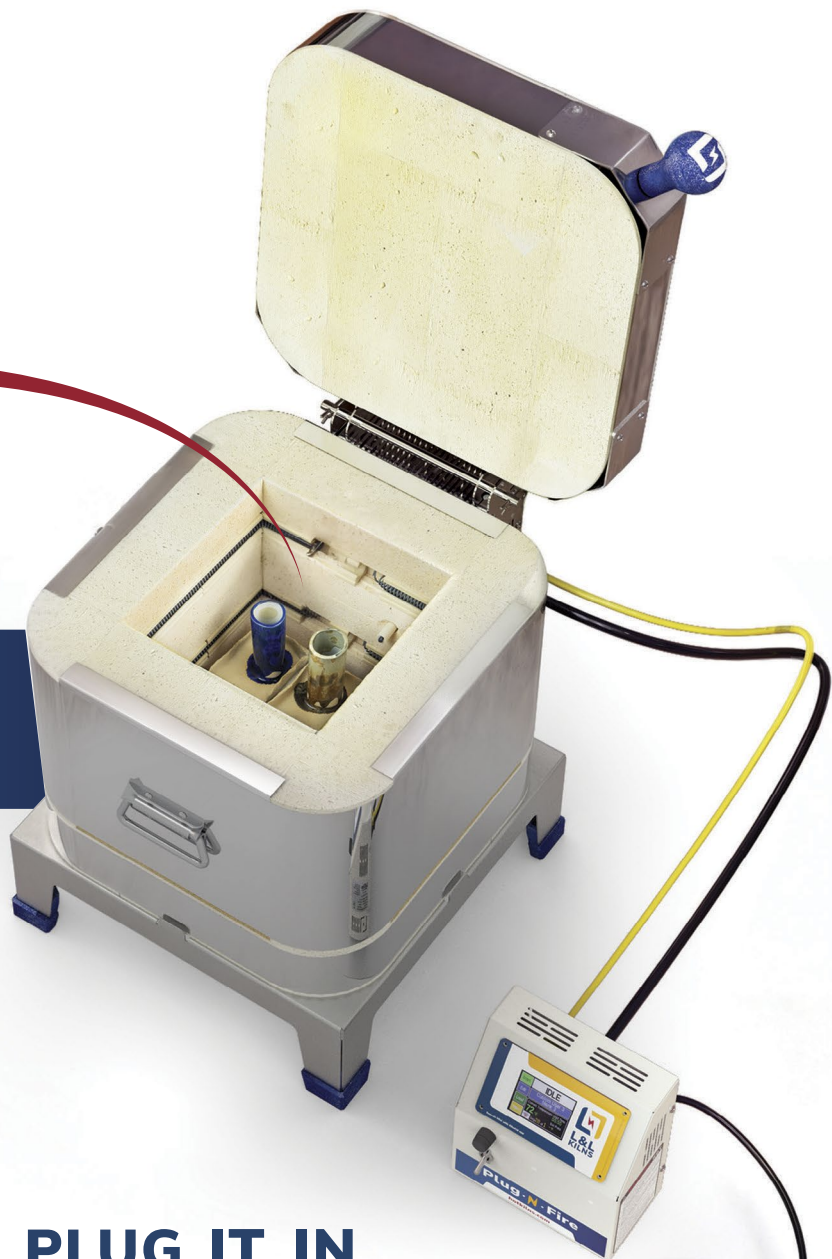

Plug-n-Fire Kiln

VISIT FOR DETAILS

[HOTKILNS.COM
/KILNS/PLUG-N-FIRE](https://hotkilns.com/kilns/plug-n-fire)

GREAT **CONE 10** STARTER
KILN OR TEST KILN FOR
PRODUCTION POTTERS.

PLUG IT IN ANYWHERE!

WORKS ON STANDARD
HOUSEHOLD OUTLET
15 amp - 120 volt