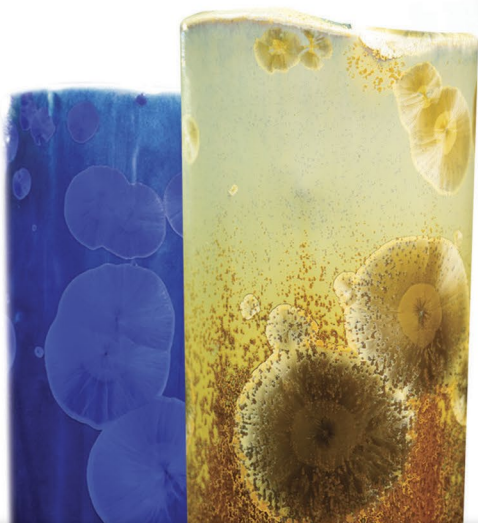

Plug-n-Fire Kiln

VISIT FOR DETAILS

[HOTKILNS.COM
/KILNS/PLUG-N-FIRE](https://hotkilns.com/kilns/plug-n-fire)

GREAT **CONE 10** STARTER
KILN OR TEST KILN FOR
PRODUCTION POTTERS.

PLUG IT IN ANYWHERE!

WORKS ON STANDARD
HOUSEHOLD OUTLET
15 amp - 120 volt