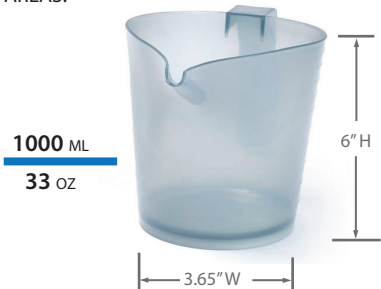

XIEM TOOLS USA

GLAZE JUG

LONG AND TAPERED FUNNEL DESIGN MAKES CERAMIC GLAZE APPLICATIONS PRECISE AND EFFICIENT, EVEN IN HARD-TO-REACH AREAS.

XIEMTOOLSUSA.COM