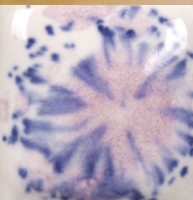

## Crystal Glaze

CG1011 Frosted Berries

CG1013 Papaya over  
EG003 Brick Red Engobe

*Fired to Cone 6*

CG1010  
Perwinkle Sky

CG1011  
Frosted Berries

CG1012  
Haystack

CG1013  
Papaya

CG1014  
Pink Plum

CG1015  
Cloverfield

CG1016  
Asteroid

Explore Mayco's newest Jungle Gems™ colors! Packed with crystals that bloom and burst on the surface, Jungle Gems™ can take the heat of mid-range or higher firings. Stand out with vibrant all-over coverage, or layer with your favorite stoneware glazes. View the entire palette at [MaycoColors.com](http://MaycoColors.com). Available now from your favorite Mayco distributor!