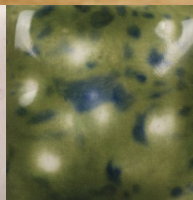

## Crystal Glaze

CG1011 Frosted Berries

CG1013 Papaya over  
EG003 Brick Red Engobe

*Fired to Cone 6*

CG1010  
Perwinkle Sky

CG1011  
Frosted Berries

CG1012  
Haystack

CG1013  
Papaya

CG1014  
Pink Plum

CG1015  
Cloverfield

CG1016  
Asteroid

Explore Mayco's newest Jungle Gems™ colors! Packed with crystals that bloom and burst on the surface, Jungle Gems™ can take the heat of mid-range or higher firings. Stand out with vibrant all-over coverage, or layer with your favorite stoneware glazes. View the entire palette at [MaycoColors.com](http://MaycoColors.com). Available now from your favorite Mayco distributor!