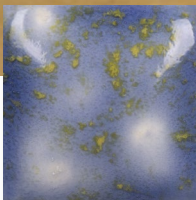

## Crystal Glaze

CG1011 Frosted Berries

CG1013 Papaya over  
EG003 Brick Red Engobe

*Fired to Cone 6*

CG1010  
Perwinkle Sky

CG1011  
Frosted Berries

CG1012  
Haystack

CG1013  
Papaya

CG1014  
Pink Plum

CG1015  
Cloverfield

CG1016  
Asteroid

Explore Mayco's newest Jungle Gems™ colors! Packed with crystals that bloom and burst on the surface, Jungle Gems™ can take the heat of mid-range or higher firings. Stand out with vibrant all-over coverage, or layer with your favorite stoneware glazes. View the entire palette at [MaycoColors.com](http://MaycoColors.com). Available now from your favorite Mayco distributor!