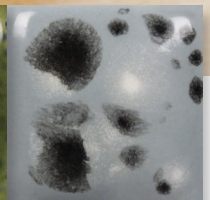

## Crystal Glaze

CG1011 Frosted Berries

CG1013 Papaya over  
EG003 Brick Red Engobe

*Fired to Cone 6*

CG1010  
Perwinkle Sky

CG1011  
Frosted Berries

CG1012  
Haystack

CG1013  
Papaya

CG1014  
Pink Plum

CG1015  
Cloverfield

CG1016  
Asteroid

Explore Mayco's newest Jungle Gems™ colors! Packed with crystals that bloom and burst on the surface, Jungle Gems™ can take the heat of mid-range or higher firings. Stand out with vibrant all-over coverage, or layer with your favorite stoneware glazes. View the entire palette at [MaycoColors.com](http://MaycoColors.com). Available now from your favorite Mayco distributor!