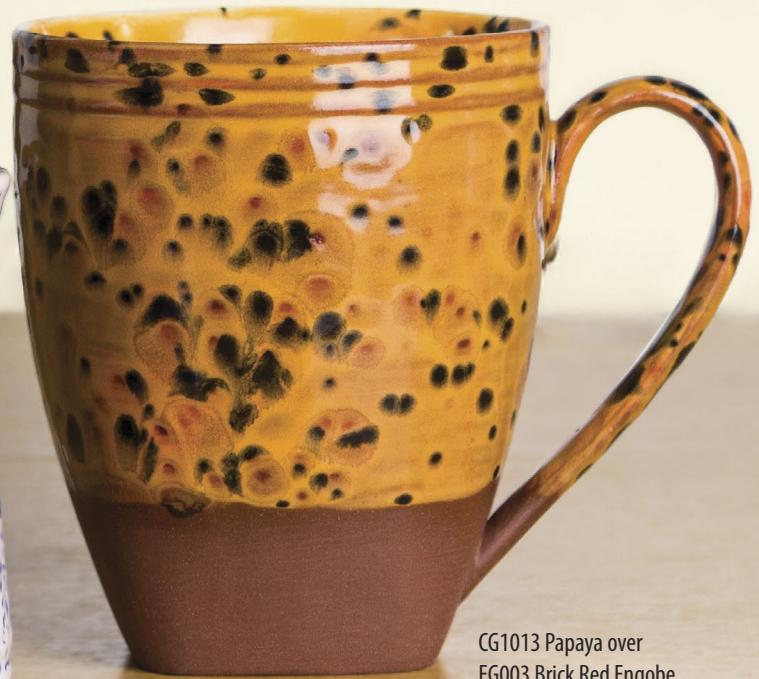

CG1013 Papaya over
EG003 Brick Red Engobe

Fired to Cone 6

Explore Mayco's newest Jungle Gems™ colors! Packed with crystals that bloom and burst on the surface, Jungle Gems™ can take the heat of mid-range or higher firings. Stand out with vibrant all-over coverage, or layer with your favorite stoneware glazes. View the entire palette at MaycoColors.com. Available now from your favorite Mayco distributor!