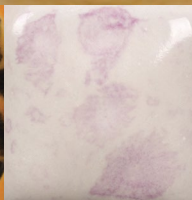

## Crystal Glaze

CG1011 Frosted Berries

CG1013 Papaya over  
EG003 Brick Red Engobe

*Fired to Cone 6*

CG1010  
Perwinkle Sky

CG1011  
Frosted Berries

CG1012  
Haystack

CG1013  
Papaya

CG1014  
Pink Plum

CG1015  
Cloverfield

CG1016  
Asteroid

Explore Mayco's newest Jungle Gems™ colors! Packed with crystals that bloom and burst on the surface, Jungle Gems™ can take the heat of mid-range or higher firings. Stand out with vibrant all-over coverage, or layer with your favorite stoneware glazes. View the entire palette at [MaycoColors.com](http://MaycoColors.com). Available now from your favorite Mayco distributor!